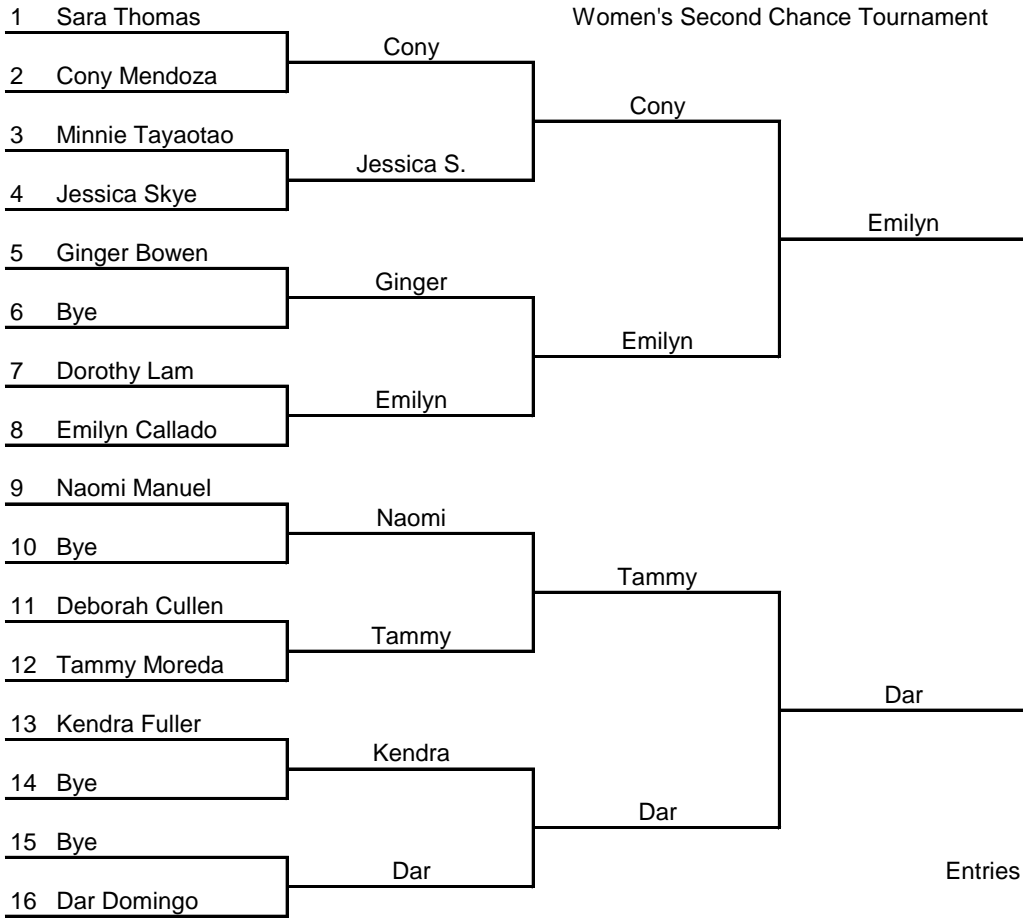

Women's Second Chance Tournament

Date 6/14/2015

Entries 12

1	<u>65</u>
2	<u>40</u>
3rd/4th	<u>20</u>
Prize Fund	<u>145</u>