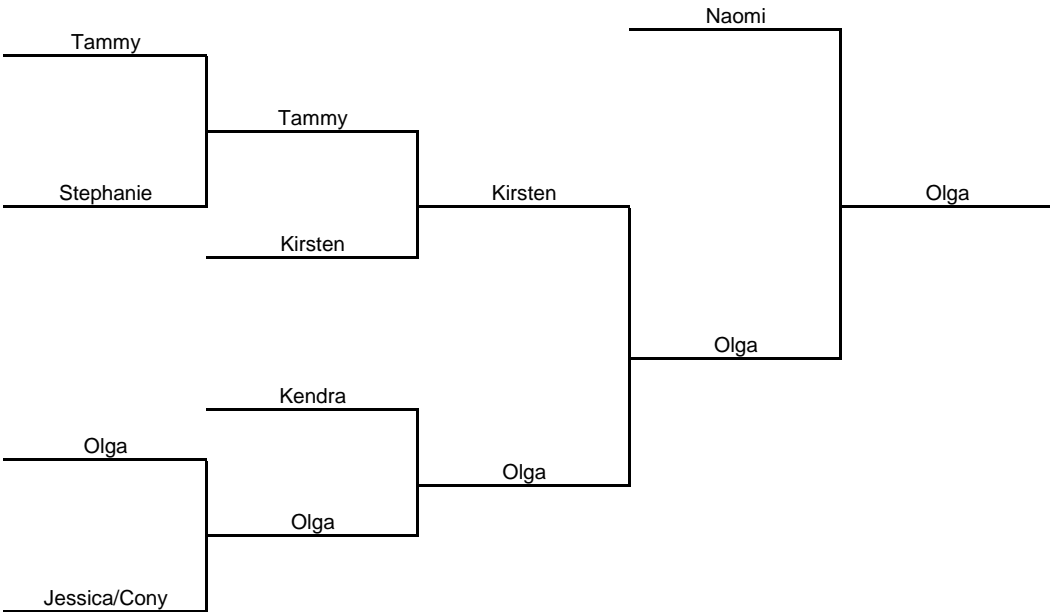

Women's Second Chance Tournament

Date 10/18/2015

ONE-LOSS SIDE

1	<u>80</u>
2	<u>40</u>
3rd	<u>20</u>
Prize Fund	<u>140</u>
Entries	<u>9</u>