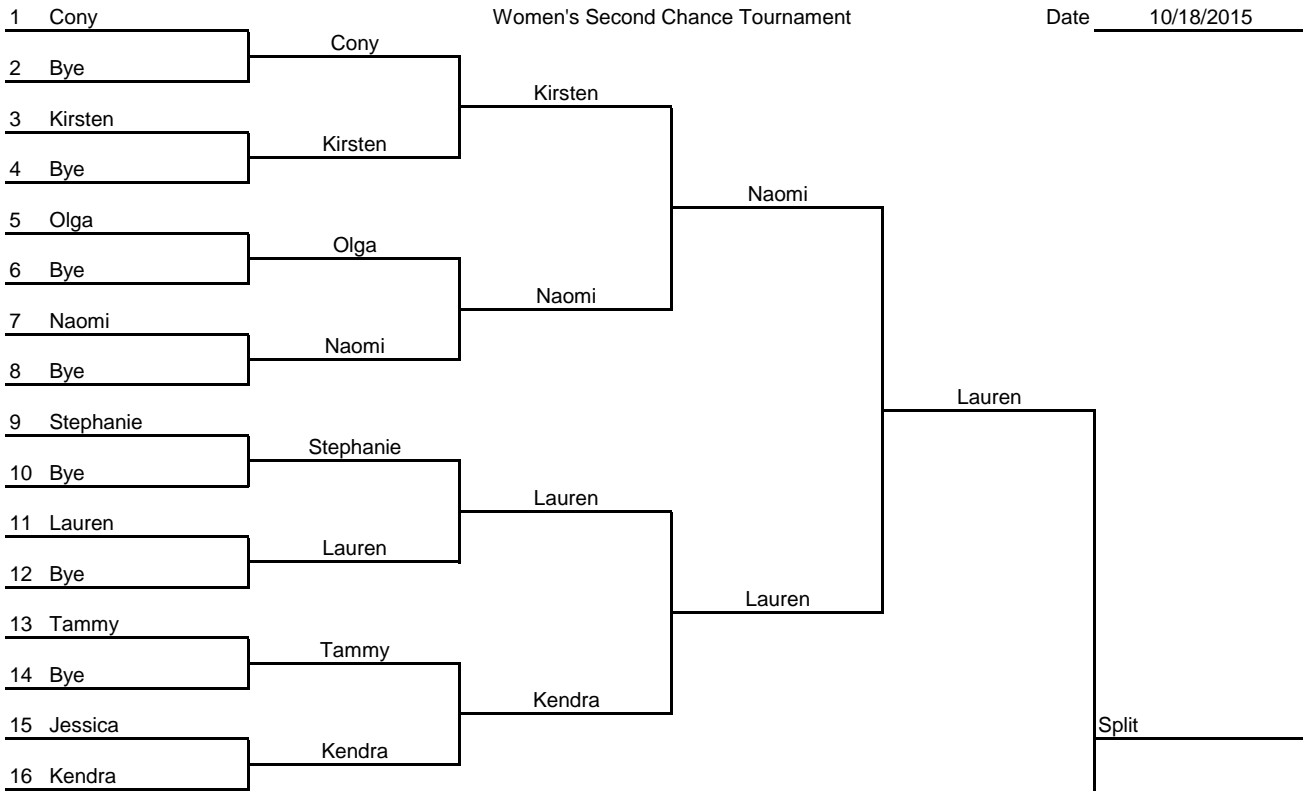

Women's Second Chance Tournament

Date 10/18/2015

ONE-LOSS SIDE

1	<u>80</u>
2	<u>40</u>
3rd	<u>20</u>
Prize Fund	<u>140</u>
Entries	<u>9</u>